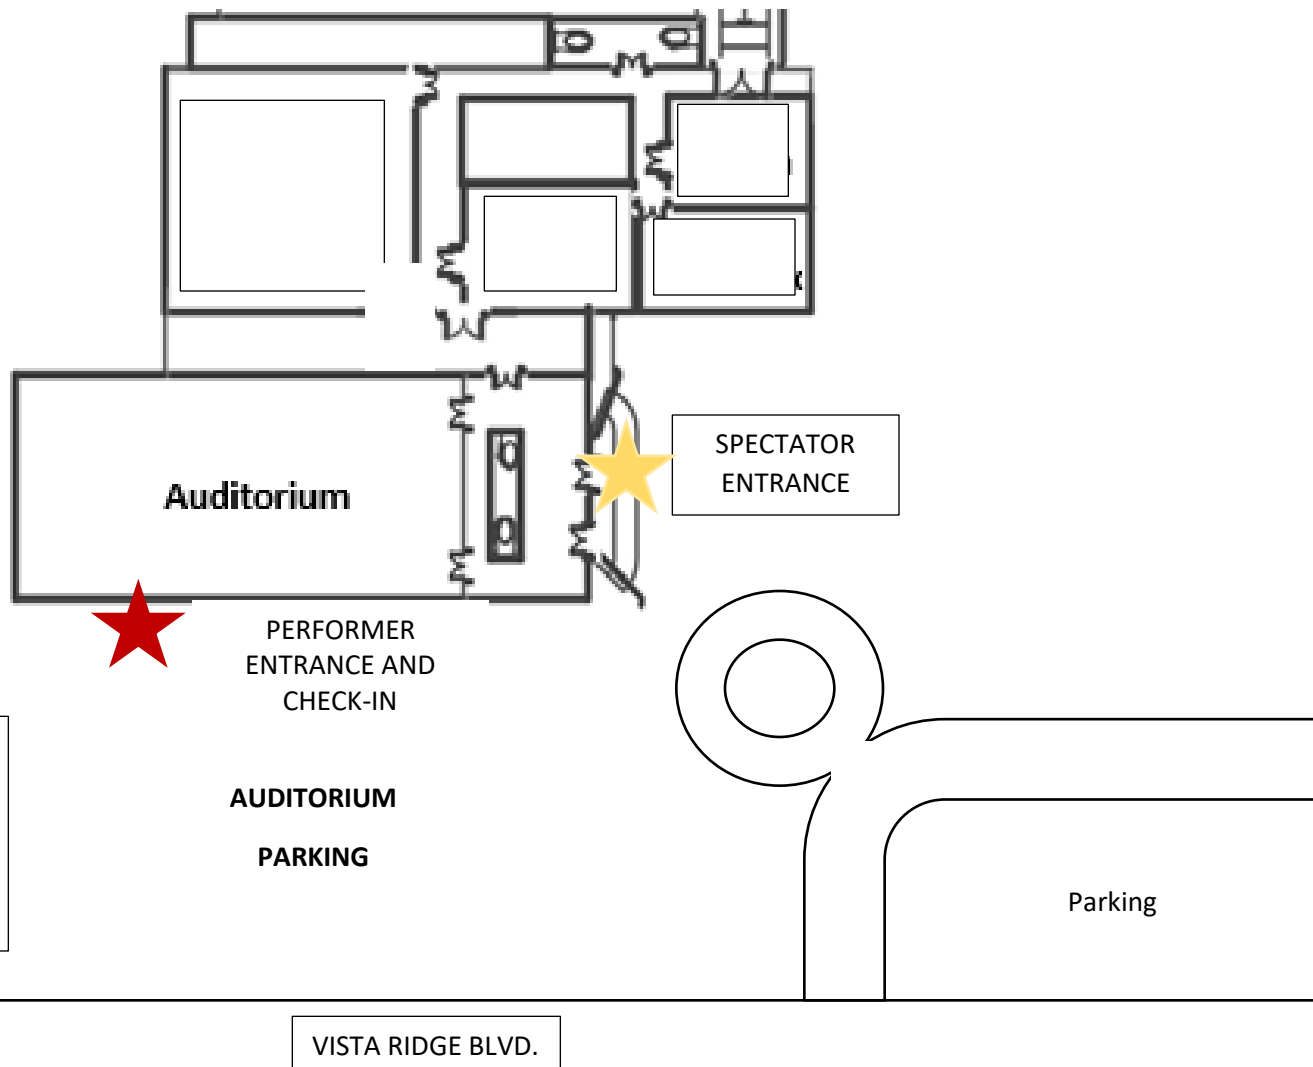

VISTA RIDGE MAP

FRIDAY PERFORMERS ONLY

 SPECTATORS ENTRANCE: Parking available in the front of school.

 TEAMS AND PERFORMERS: Will check-in and enter at the front of the school.

SPECTATORS:

- Only 1 spectator per dancers will be allowed in the auditorium
- Will be allowed in 10 minutes before their dancer's performance block
- Spectators will need to complete the [COVID Health Screener](#) Prior to entering the building
- Spectator will need to exit the building at the end of their dancer's performance block